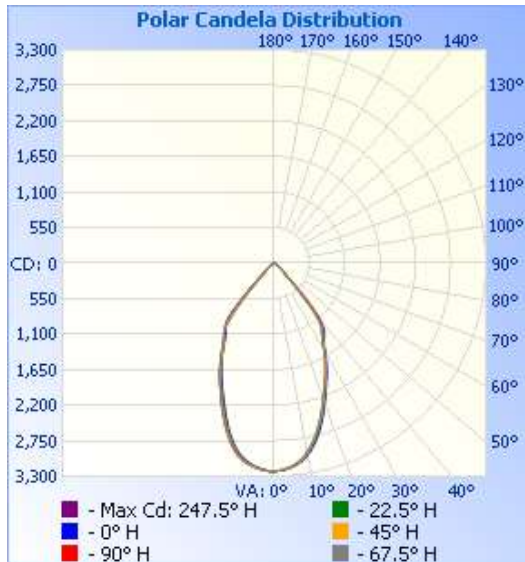

Photometrics:

BULLET-30W-5K

	Illuminance at a Distance	
	Center Beam fc	Beam Width
9.7ft	34.2 fc	11.1 ft 11.2 ft
19.3ft	8.64 fc	22.2 ft 22.2 ft
29.0ft	3.83 fc	33.3 ft 33.4 ft
38.7ft	2.15 fc	44.4 ft 44.5 ft
48.3ft	1.38 fc	55.4 ft 55.5 ft
58.0ft	0.96 fc	66.6 ft 66.7 ft

■ Vert. Spread: 59.7°
■ Horiz. Spread: 59.8°

Ordering Guide:

BULLET-12W	120-277V	BR	40K	35°	1/2" NPT	
Standard: BULLET-6W BULLET-12W BULLET-30W BULLET-40W	Voltage: Standard: 120-277V	Color: BR: Bronze	CCT: 30K 40K 50K	Beam Angle: 22° 35° 57°	Thread Size: 1/2" NPT	Optional Accessories: SH: Shroud ST: Mounting Stake RC: Remote Control (RGB only)
RGB: BULLET-RGB-6W BULLET-RGB-12W BULLET-RGB-30W	RGB & Low Voltage: AC12/DC12 DC24					
Low Voltage: BULLET-LV-6W BULLET-LV-12W BULLET-LV-30W BULLET-LV-40W