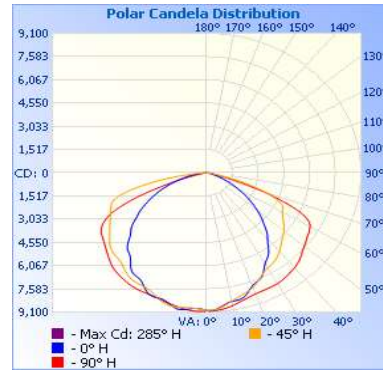

FINN-200W/5000K/120°

	Center Beam fc	Beam Width	
9.7R	95.6 fc	25.3 ft	48.8 ft
19.3R	24.1 fc	50.3 ft	97.0 ft
29.0R	10.7 fc	75.5 ft	145.8 ft
38.7R	6.00 fc	100.8 ft	194.6 ft
48.3R	3.85 fc	125.8 ft	242.8 ft
58.0R	2.67 fc	151.1 ft	291.6 ft

Vert. Spread: 105.0°
Horiz. Spread: 136.6°