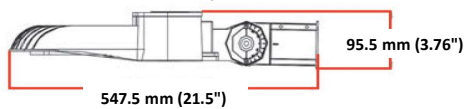

FINN (Slipfitter)