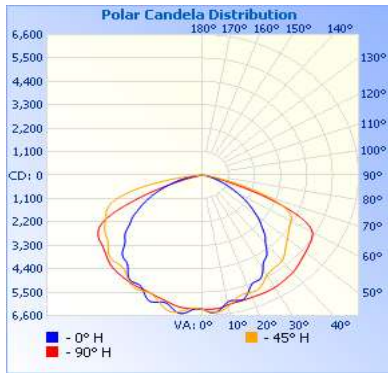

Photometrics:

FINN-150W/5000K/120°

	Center Beam fc	Beam Width	
9.7R	67.0 fc	25.9 ft	47.7 ft
19.3R	16.9 fc	51.6 ft	94.8 ft
29.0R	7.49 fc	77.5 ft	142.5 ft
38.7R	4.21 fc	103.4 ft	190.1 ft
48.3R	2.70 fc	129.1 ft	237.3 ft
58.0R	1.87 fc	155.0 ft	284.9 ft

Vert. Spread: 106.4°
Horiz. Spread: 135.7°