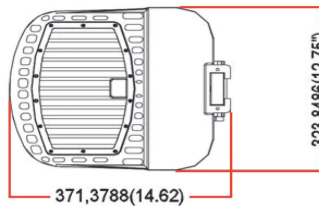

Dimensions:

FINN (No Mounting)