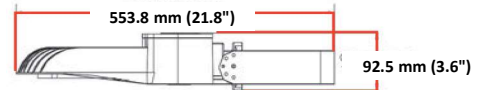

FINN (Trunnion)

Ordering Guide:

FINN-150W	120-277V	BR	50K	SL	
Wattage: 100W 150W 200W	Voltage: 120-277V	Color: BR: Bronze (RAL 8040)	CCT: 40K 50K	Mounting: SL: Slipfitter TR: Trunnion SA: Straight Arm	Optional Accessories: PC: Photocell