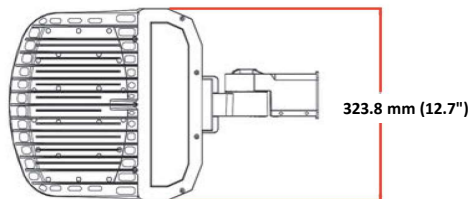

FINN (Trunnion)

Ordering Guide:

FINN-150W	120-277V	BR	50K	SL	
Wattage: 100W 150W 200W	Voltage: 120-277V	Color: BR: Bronze (RAL 8040)	CCT: 40K 50K	Mounting: SL: Slipfitter TR: Trunnion SA: Straight Arm	Optional Accessories: PC: Photocell