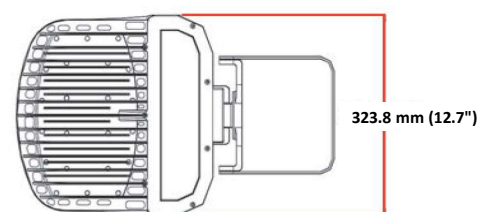

FINN (Trunnion)

Ordering Guide:

FINN-150W	120-277V	BR	50K	SL	
Wattage: 100W 150W 200W	Voltage: 120-277V	Color: BR: Bronze (RAL 8040)	CCT: 40K 50K	Mounting: SL: Slipfitter TR: Trunnion SA: Straight Arm	Optional Accessories: PC: Photocell